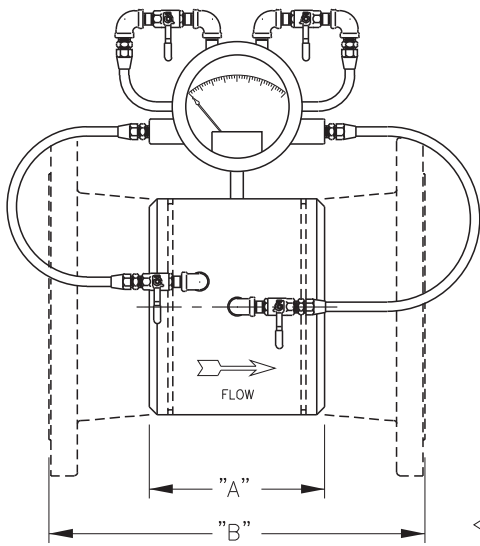

AURORA® FIRE PUMPS

OPTION 91 - FLOW METERING SYSTEM

NOTES:

1. Accuracy is approximately $\pm 1\%$.
2. Flow meter is Gerand Model K Venturi type rated for 500 PSI with butt-weld or grooved connections and for 275 PSI with Class 150 flanged connections.
3. Proper operation requires that minimum distances of straight pipe runs be maintained both upstream and downstream from flowmeter. Refer to manufacturer's instructions before attempting installation.
4. Meter range is 50% to 200% of nominal rated flow. Dial is direct reading in G.P.M. for the specified range.